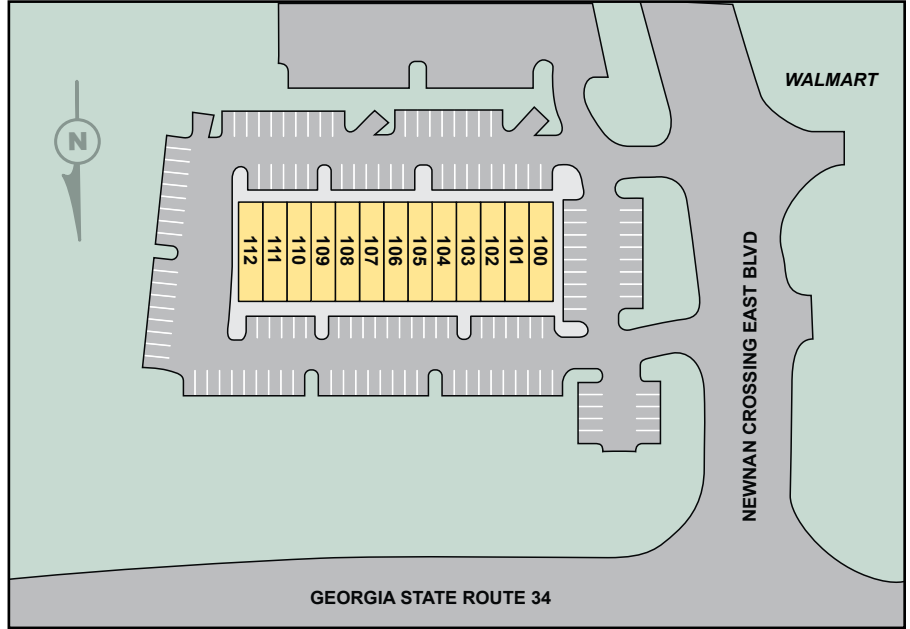

RETAIL SPACE FOR LEASE